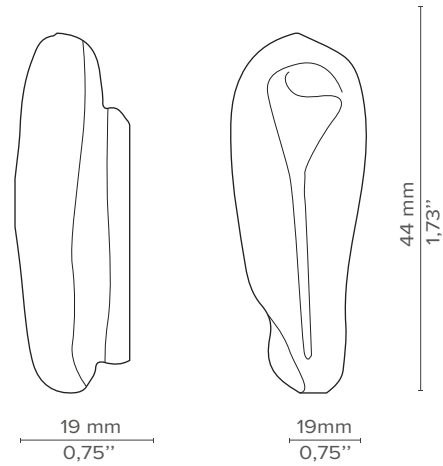

PULLCAST

H A N D L E S W I T H C A R E

OCEAN COLLECTION

PEBBLE

REF: OC2005

DESCRIPTION

Our inspiration rises from the shingle beaches, where pebble is abundant. This piece is smooth but with an irregular texture, portraying the strength of the sea and the marks of contact with other rocks when wounding in the waves.

MATERIAL

Brass

FINISHES

Aged brass (Also available in Polished & Brushed brass)

DIMENSIONS

Length: 44 mm | 1,73 in

Width: 19mm | 0,75 in

Depth : 19 mm | 0,75 in

WEIGHT

45,6 g / 0,1 Lbs

FIXING SYSTEM

Screws M5